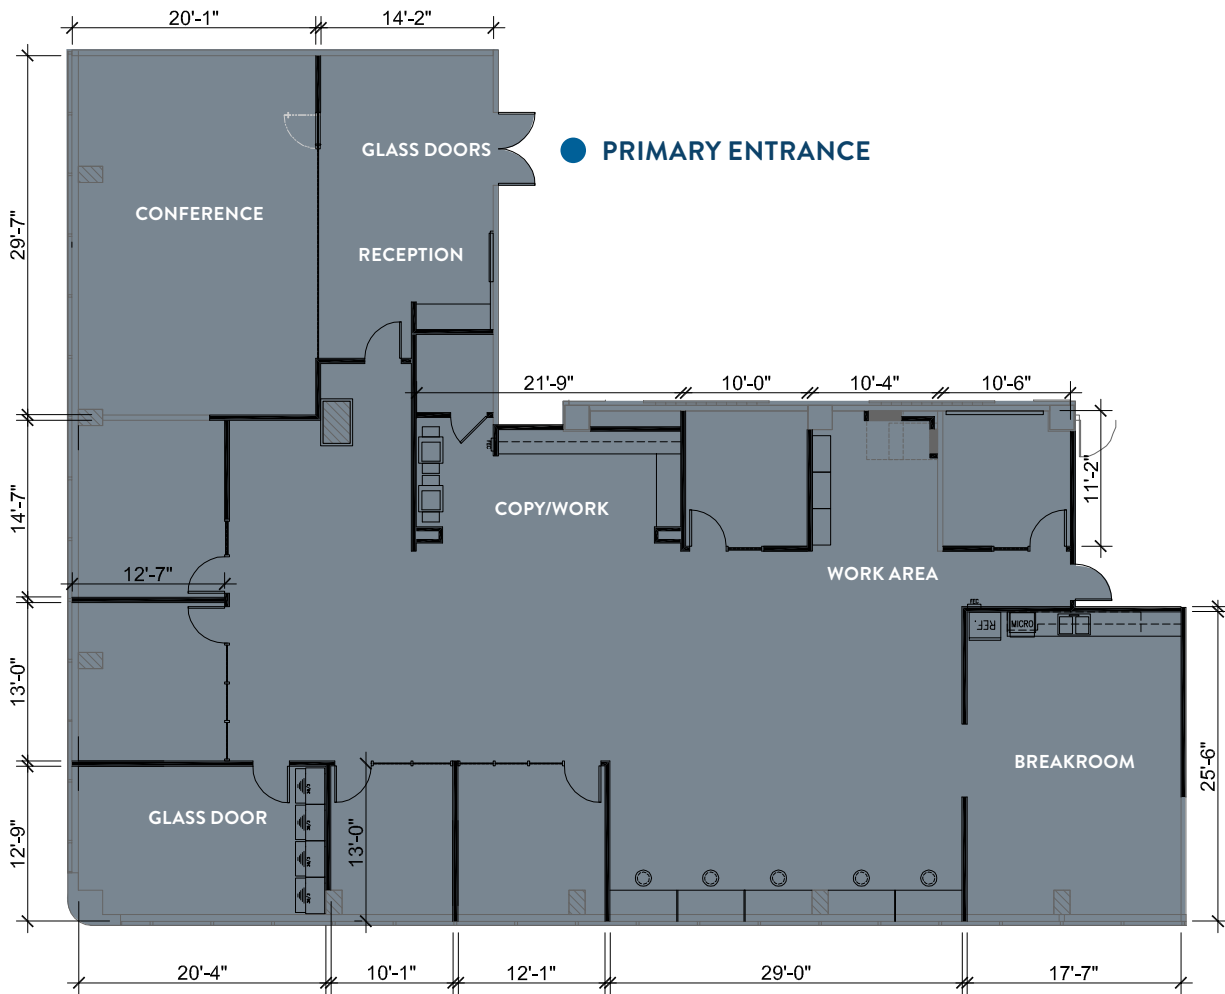

FAIRWINDS TOWER

135 West Central Boulevard | Orlando, Florida 32801

OFFICE FOR LEASE

SUITE 840 | 5,353 RSF
AVAILABLE 4/1/2020*

Note: Drawing not to scale

*Could be available 60 days prior

For further information, contact: