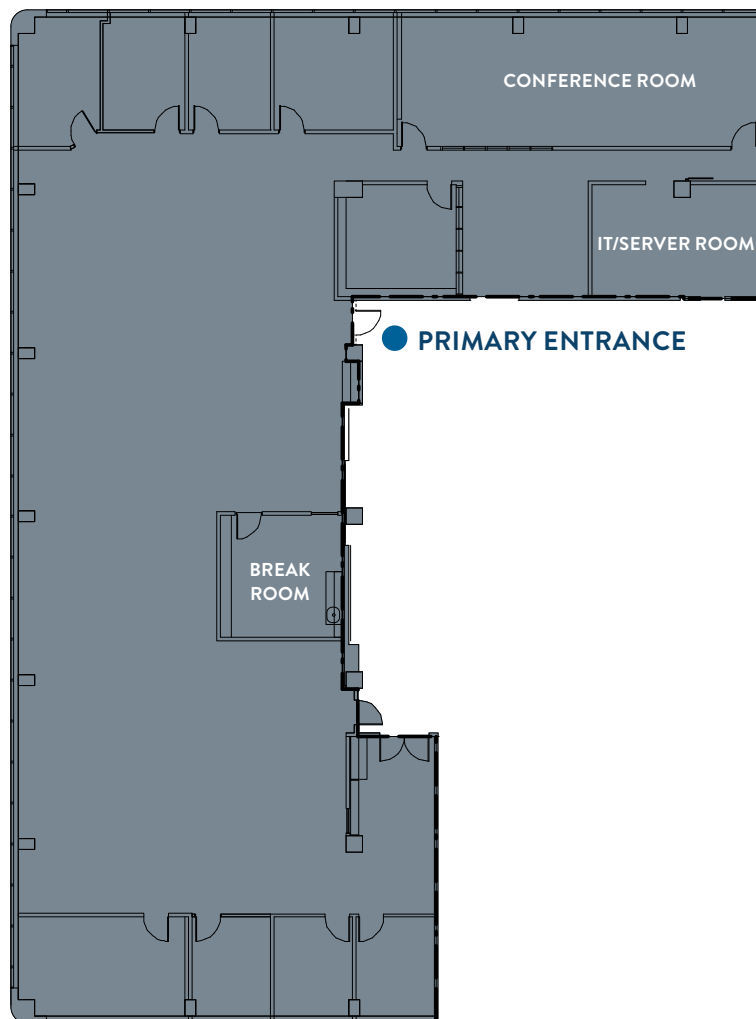

### SUITE 800 | 8,025 RSF

*Note: Drawing not to scale*