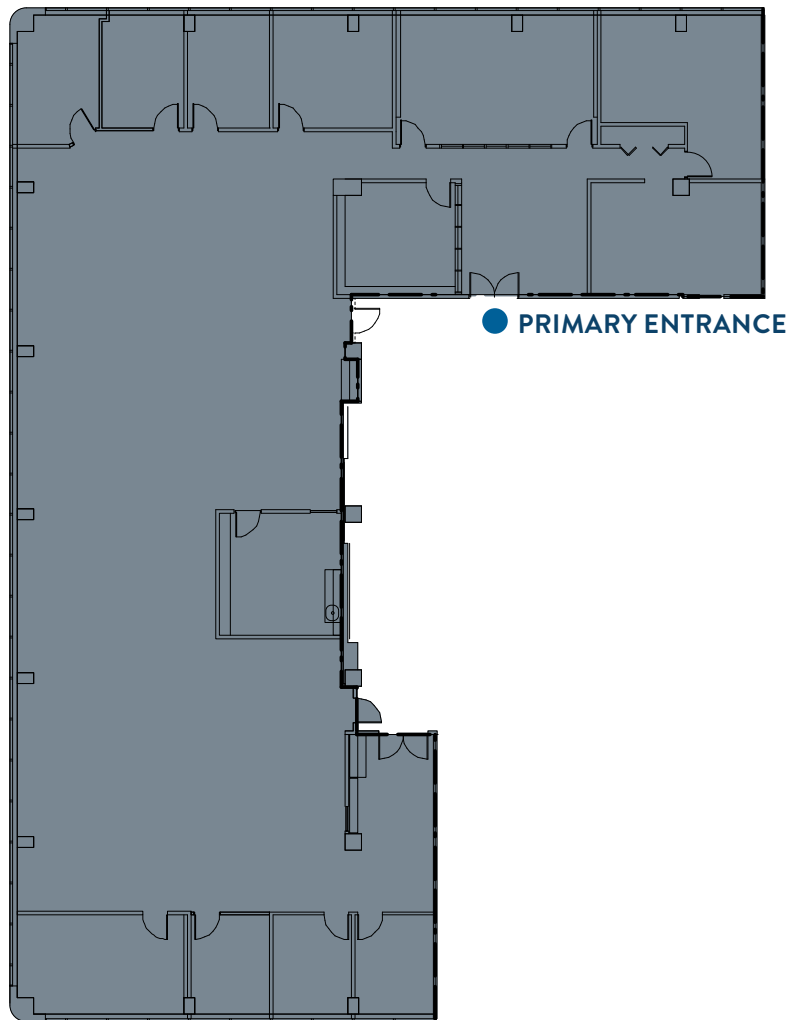

FAIRWINDS TOWER

135 West Central Boulevard | Orlando, Florida 32801

OFFICE FOR LEASE | 1,671 - 8,025 RSF AVAILABLE

SUITE 800 | 8,025 RSF AVAILABLE 4/1/2019

Note: Drawing not to scale

For further information, contact: