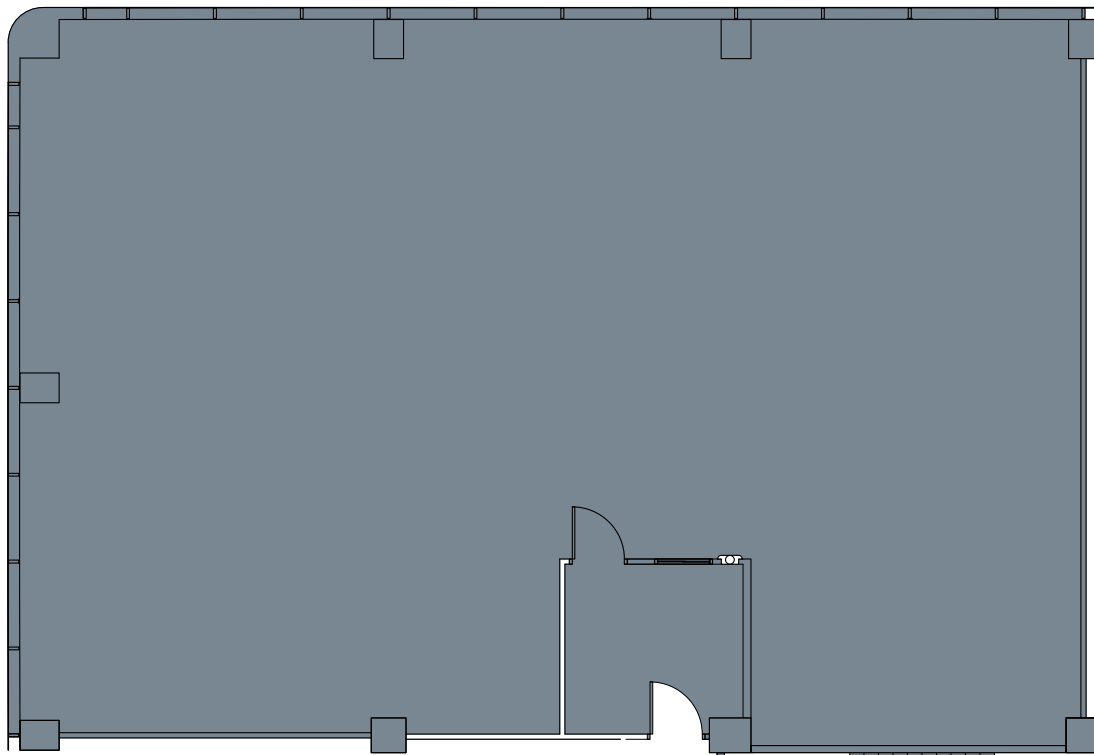

FAIRWINDS TOWER

135 West Central Boulevard | Orlando, Florida 32801

OFFICE FOR LEASE | 1,671 - 8,025 RSF AVAILABLE

SUITE 690 | 2,725 RSF
AVAILABLE 7/1/2019

PRIMARY ENTRANCE

Note: Drawing not to scale

For further information, contact: