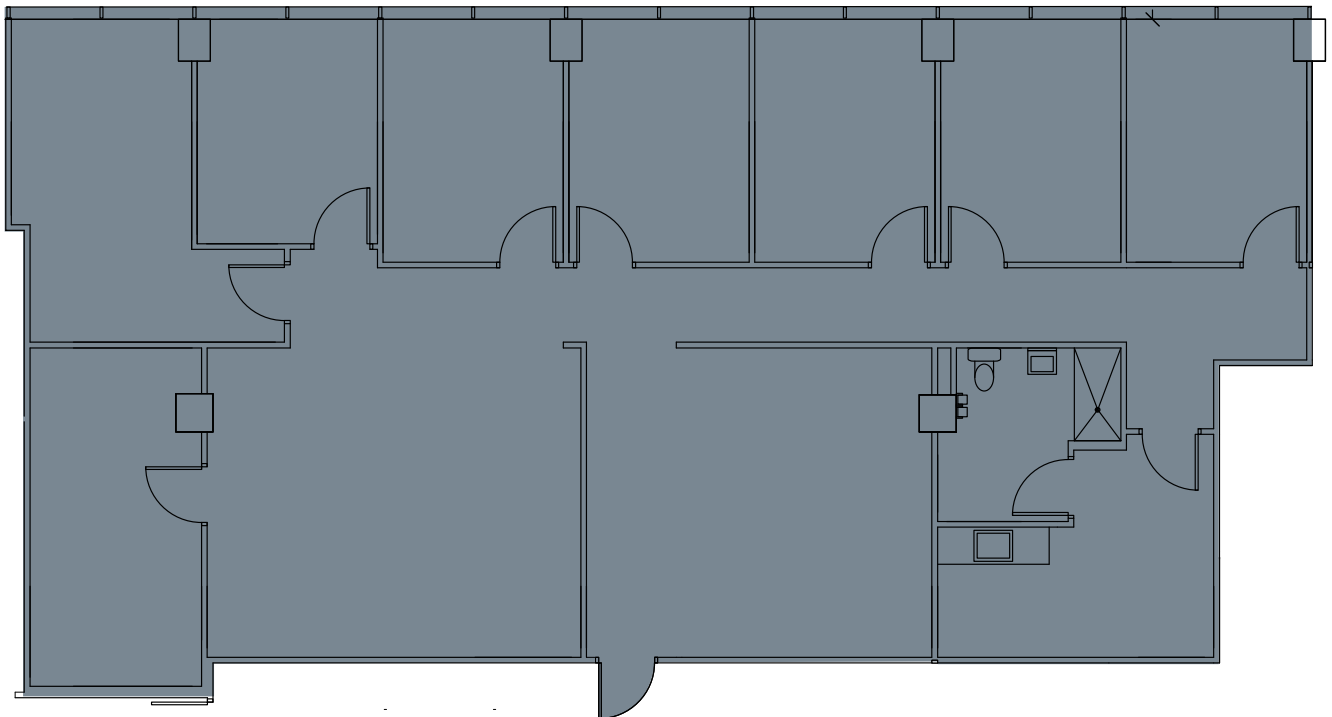

FAIRWINDS TOWER

135 West Central Boulevard | Orlando, Florida 32801

OFFICE FOR LEASE | 1,671 - 2,750 RSF AVAILABLE

SUITE 650 | 2,750 RSF

PRIMARY ENTRANCE

Note: Drawing not to scale

For further information, contact: