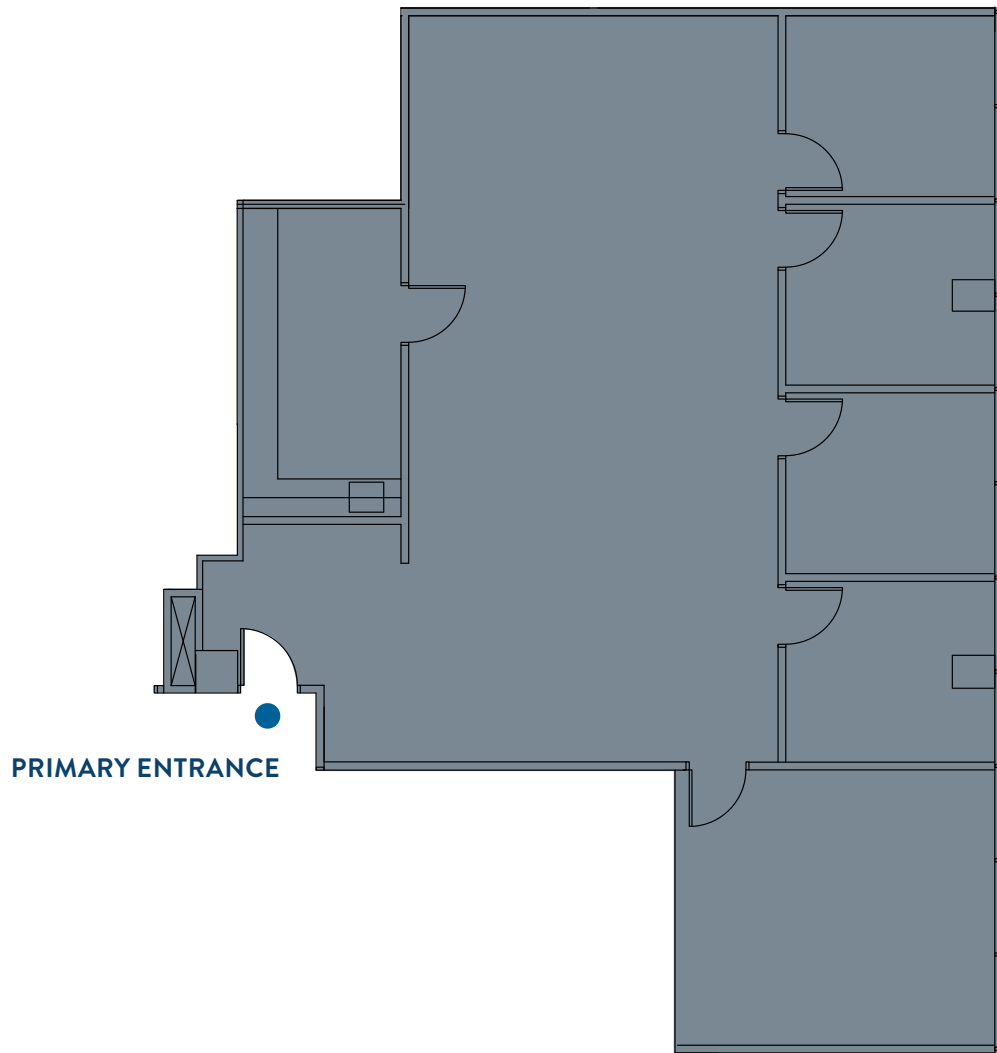

FAIRWINDS TOWER

135 West Central Boulevard | Orlando, Florida 32801

OFFICE FOR LEASE | 1,671 - 2,750 RSF AVAILABLE

SUITE 460 | 1,671 RSF

Note: Drawing not to scale

For further information, contact:

TIFFANY ZULLO
tzullo@towerrealtypartners.com
407.659.0120 ext. 114