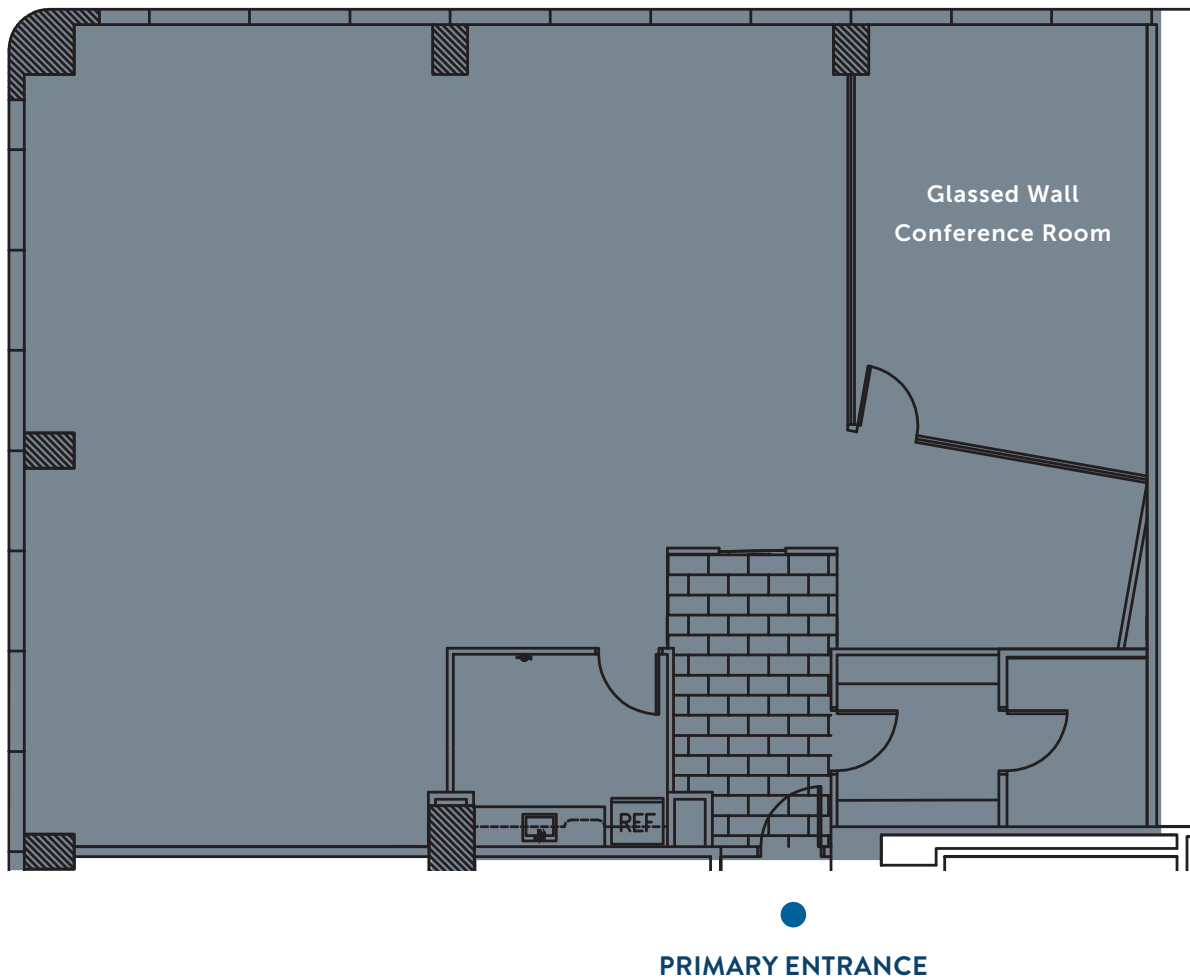

# FAIRWINDS TOWER

135 West Central Boulevard | Orlando, Florida 32801

OFFICE FOR LEASE | 1,671 - 2,750 RSF AVAILABLE

## SUITE 340 | 2,569 RSF

Note: Drawing not to scale

For further information, contact:

TIFFANY ZULLO  
tzullo@towerrealtypartners.com  
407.659.0120 ext. 114