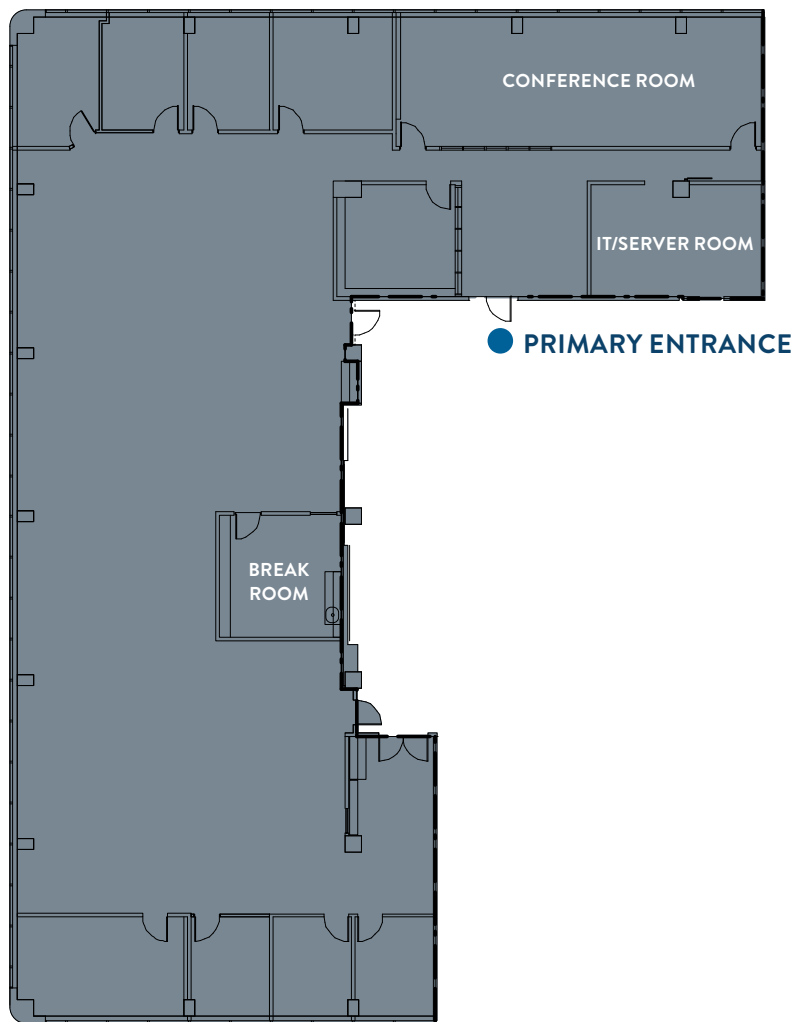

FAIRWINDS TOWER

135 West Central Boulevard | Orlando, Florida 32801

OFFICE FOR LEASE

SUITE 800 | 8,025 RSF