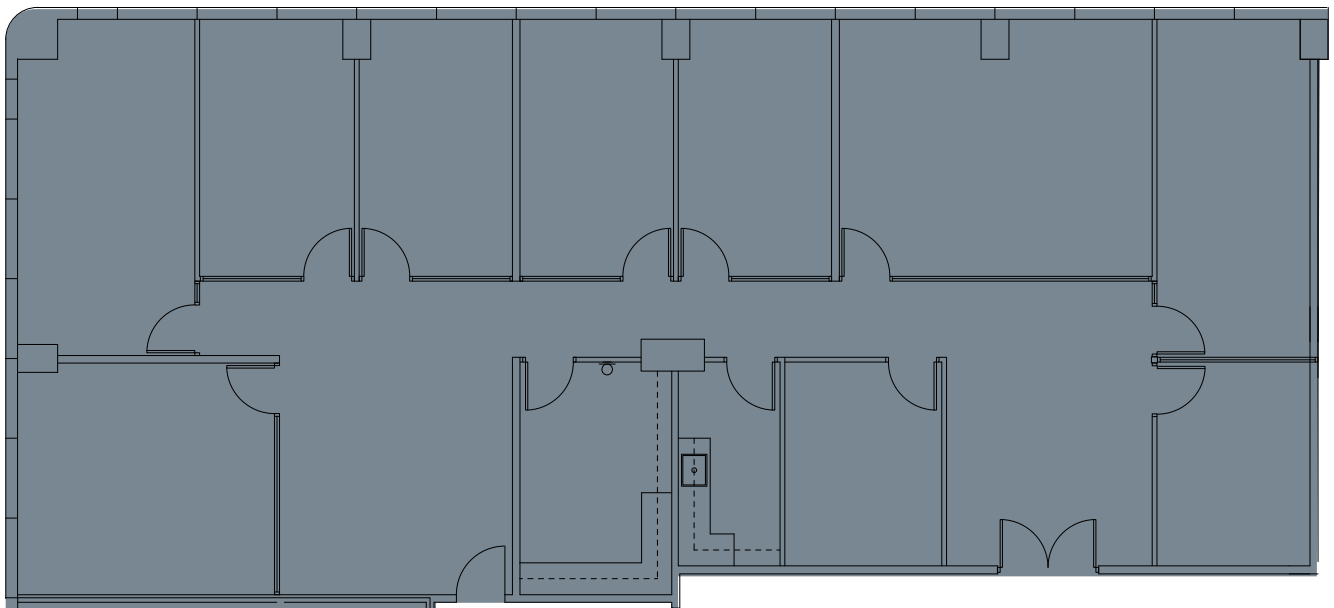

# FAIRWINDS TOWER

135 West Central Boulevard | Orlando, Florida 32801

## OFFICE FOR LEASE

**SUITE 320 | 3,261 RSF**  
AVAILABLE 1/1/2020

●  
PRIMARY ENTRANCE

*Note: Drawing not to scale*

**For further information, contact:**

TIFFANY ZULLO  
tzullo@towerrealtypartners.com  
407.659.0120 ext. 114