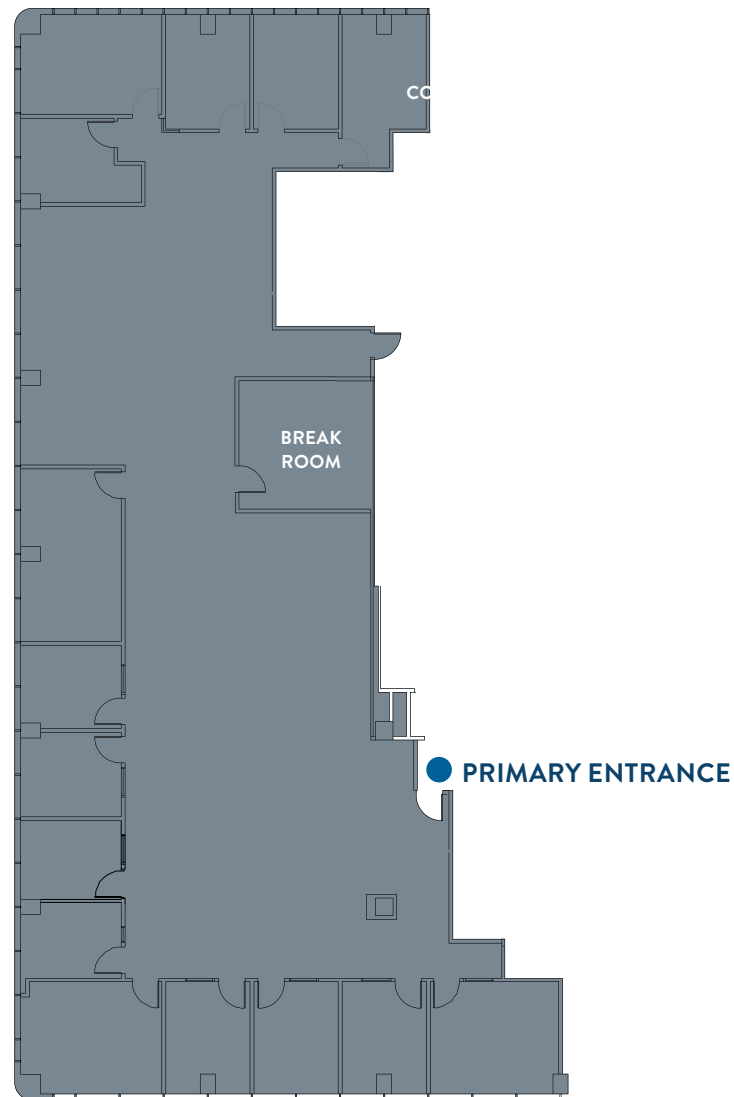

# FAIRWINDS TOWER

135 West Central Boulevard | Orlando, Florida 32801

OFFICE FOR LEASE

**SUITE 1140 | 5,832 RSF**

Available 10/01/2020

*Note: Drawing not to scale*

**For further information, contact:**

TIFFANY ZULLO  
tzullo@towerrealtypartners.com  
407.659.0120 ext. 114