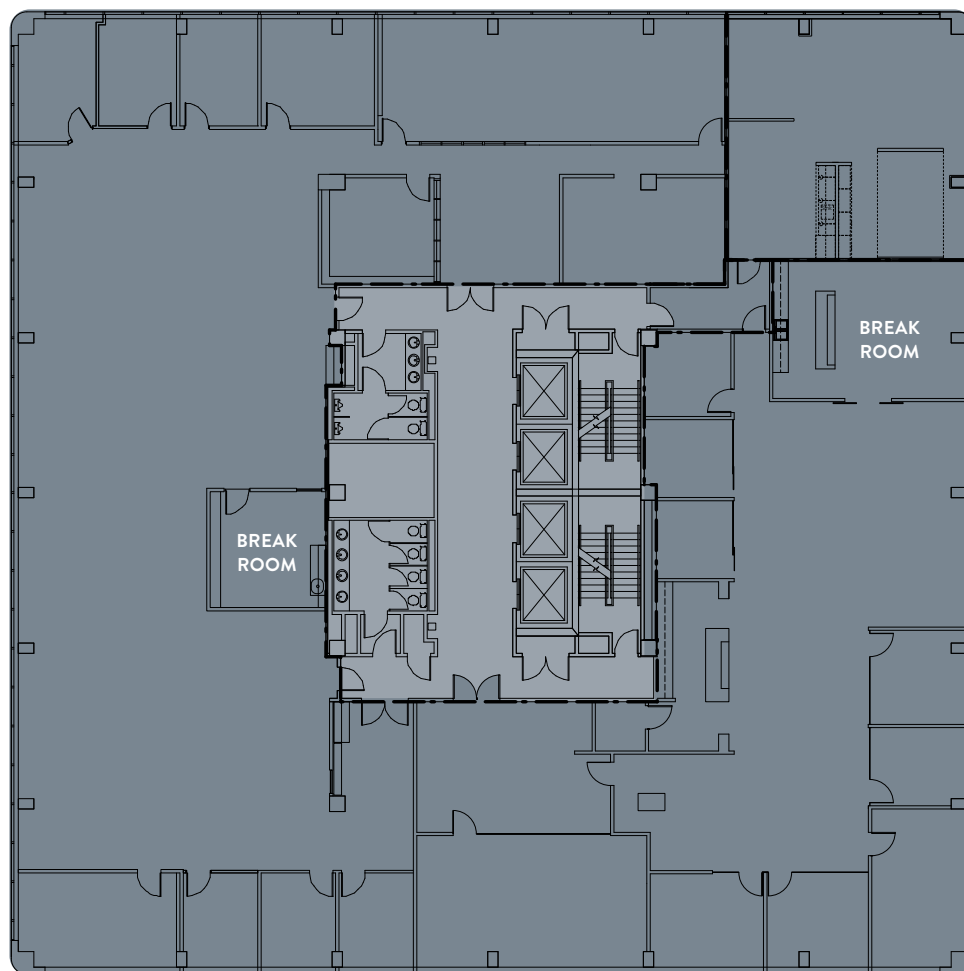

FAIRWINDS TOWER

135 West Central Boulevard | Orlando, Florida 32801

OFFICE FOR LEASE

8TH FLOOR | 14,447 RSF – FULL FLOOR

Note: Drawing not to scale

For further information, contact:

TIFFANY ZULLO
tzullo@towerrealtypartners.com
407.659.0120 ext. 114