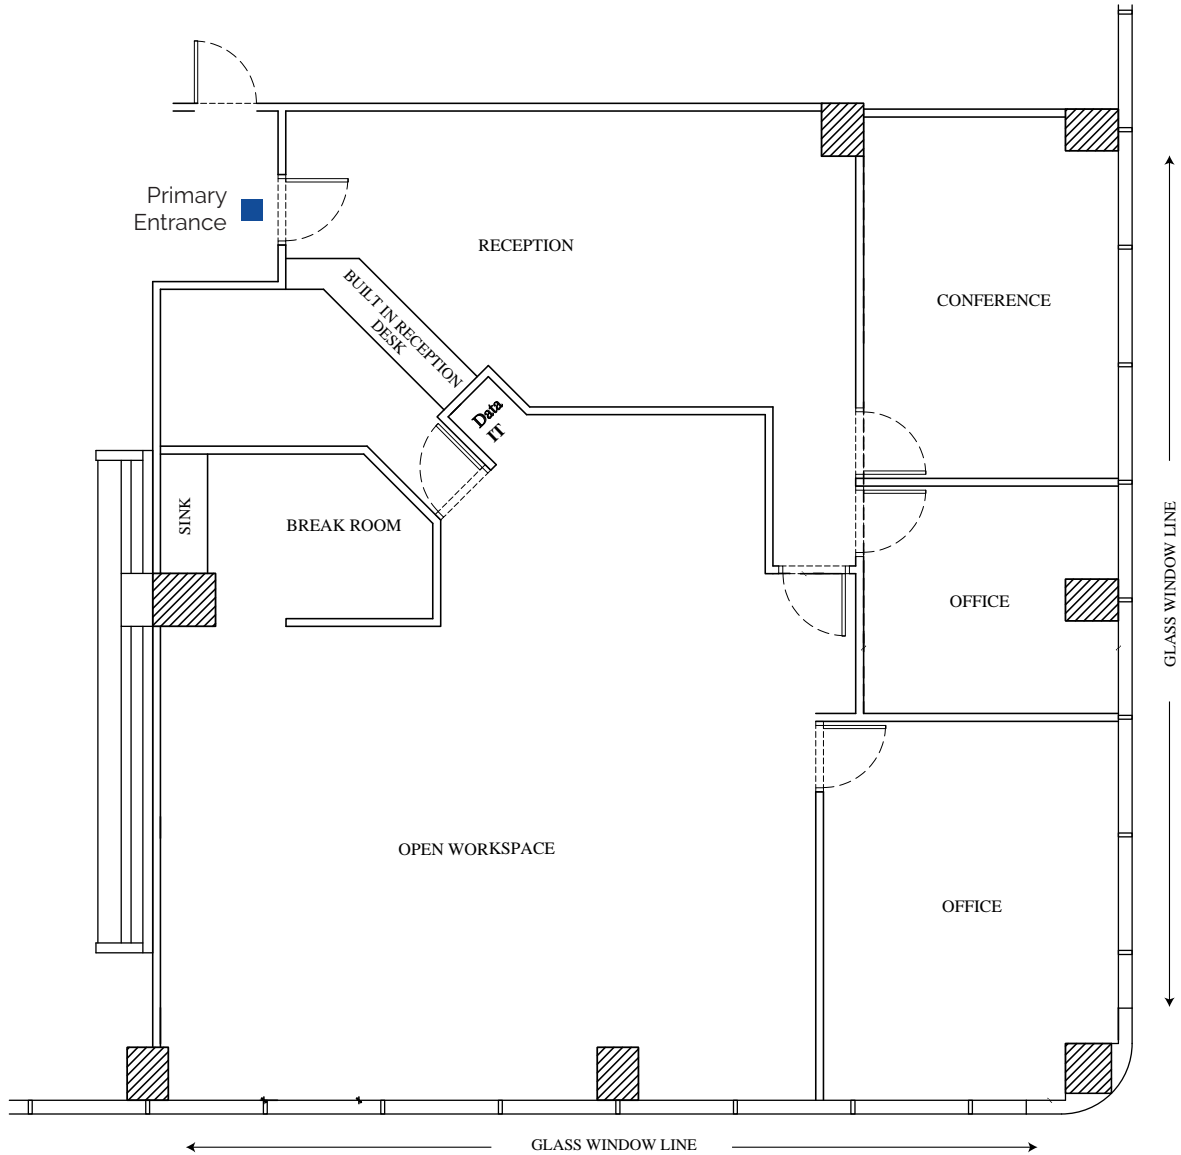

4th
Floor

Suite 420: 1,902 RSF

Available October 2021

*Systems Furniture
(4 Workstations)
are Available

For more information, contact:
Tiffany Zullo
(407) 659.0120 x114 | TZullo@trpcre.com

www.trpcre.com